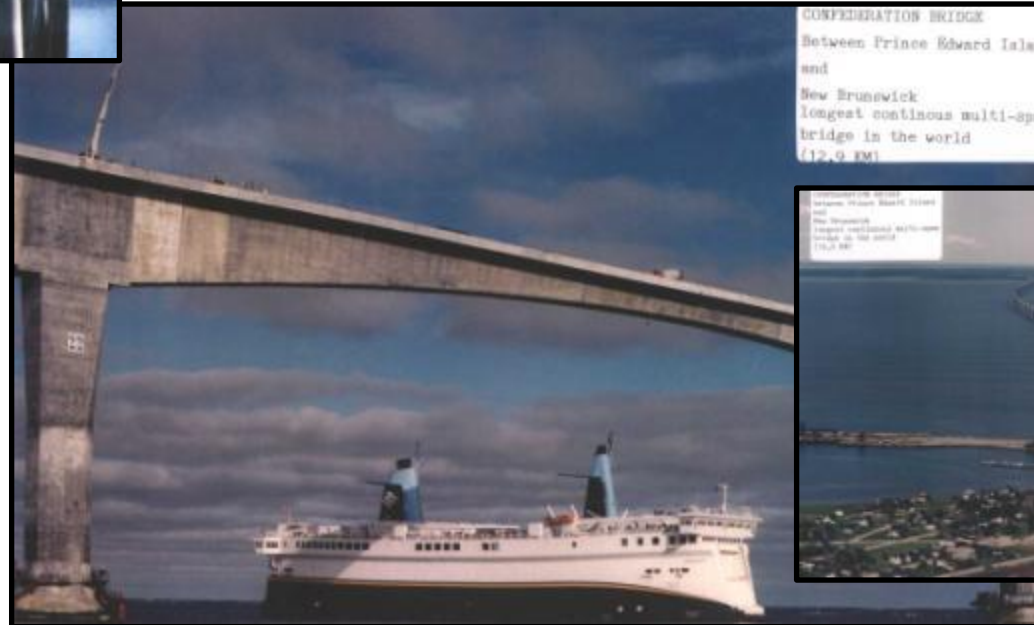

CANADA: OVERLANDER BRIDGE

CONFEDERATION BRIDGE
Between Prince Edward Island
and
New Brunswick
longest continuous multi-span
bridge in the world
(12.9 KM)